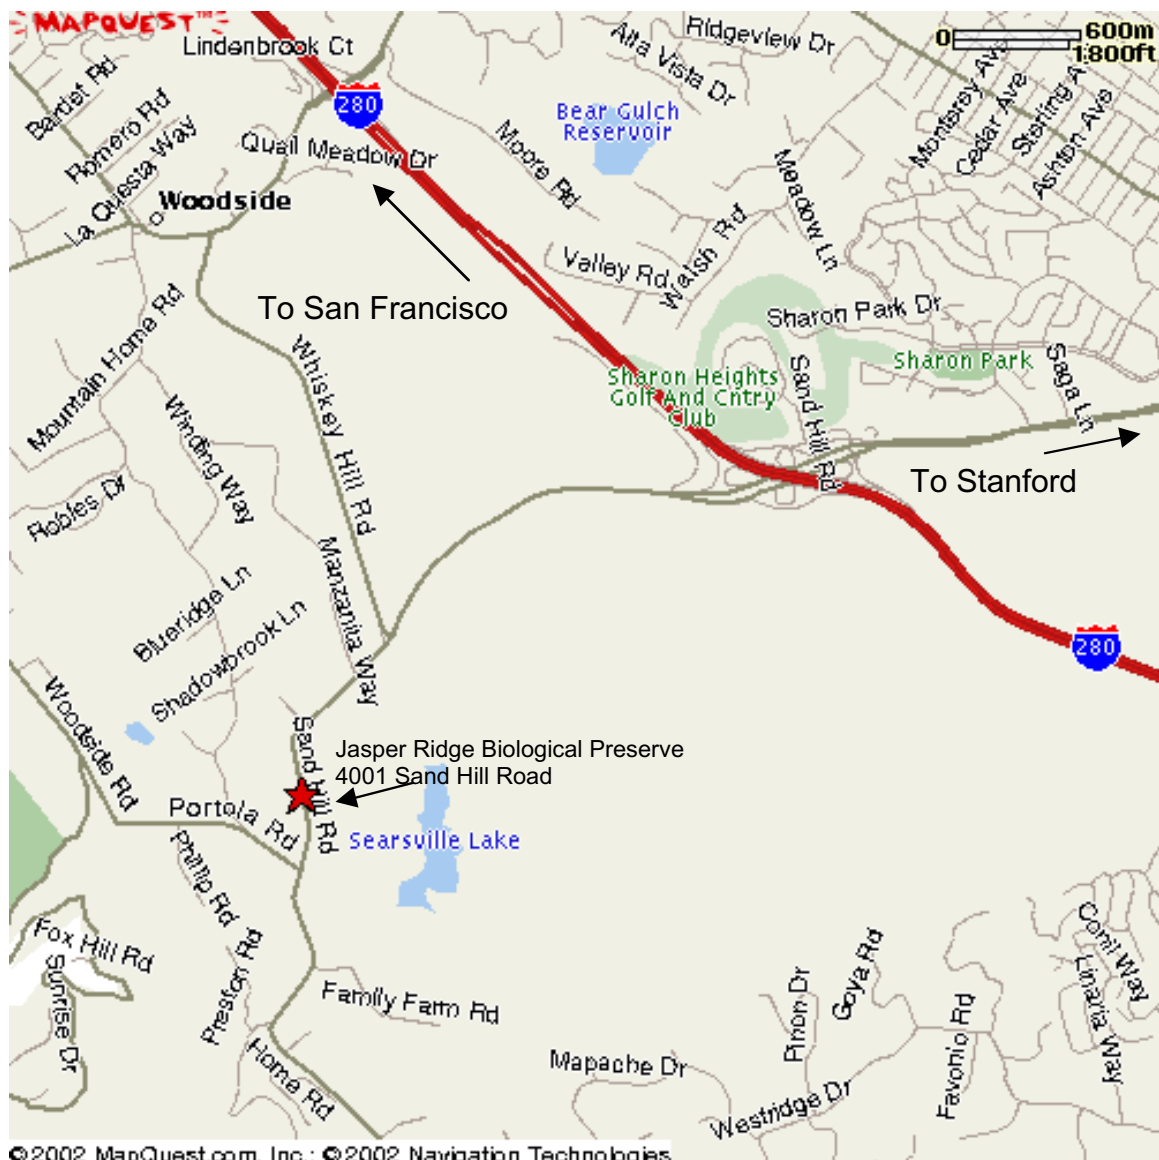

 Buildings

 Group and Visitor Parking

 Staff Parking, Visitor and Bus Drop-Off Area

 Handicap Parking

 Deliveries

 Path to Sun Field Station from parking areas

 Gates

 Visitor Access Road (two-way)

 Deliveries, Staff and Drop-off Route (one-way)

 Direction of one-way route

NOTE: Speed limit is 10 mph at JRBP

Aerial Photo flight date: 5/4/2002
Map produced by Rebecca Young, JRBP

Main Gate

Sun Field Station entrance

Sand Hill Road

0 250 Feet

0 50 100 Meters

★ 4001 Sandhill Rd Woodside, CA 94062-1241

YAHOO!

10 km
5 mi
© 2005 Yahoo! Inc

©2005 NAVTEQ